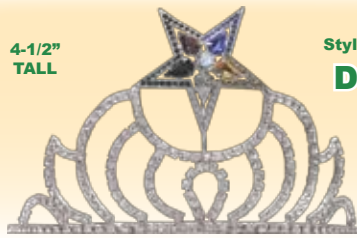

4-1/2" TALL **Style D**

AVAILABILITY	PLATING	ITEM #	PRICE
STOCK	RHODIUM	29ES25R	$170.00
CUSTOM	GOLD	29ES25G