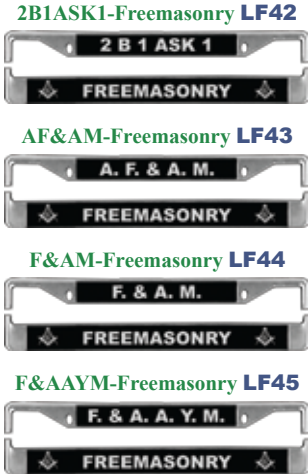

DeMOLAY
DEM90-2
\$3.00

Scot. Rite 32S
SR90-2
\$3.00

Scot. Rite 33S
SR86-2
\$3.00

Scot. Rite 33S
SR87-2
\$3.00

STOCK LICENSE FRAMES

High Quality Chrome Plated License Frame Made of Heavy Duty Metal Zinc Die Cast with Lasting Laser Engraved Copy. Two Engraved Emblems on bottom.

Any Stock Design
12.00 Each
\$20.00 a Pair

CUSTOM LICENSE FRAMES

Same High Quality Chrome Plated License Frame, as above, with Your Custom Laser Engraved Text and Your Emblem Choose Laser Engraved Emblem for bottom corners from chart.