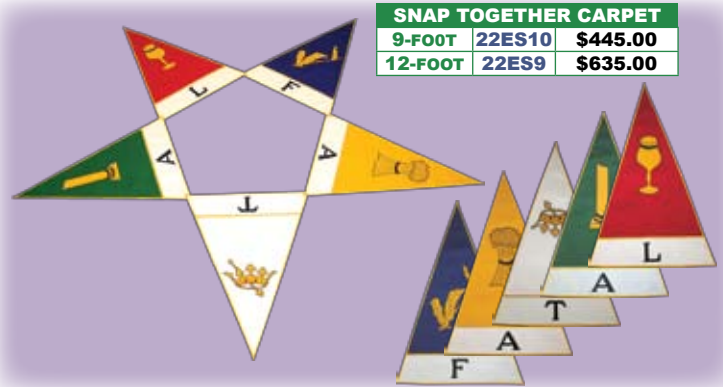

BANNER ACCESSORY KIT

For displaying banner, 8' x 1-1/8" polished hardwood pole, solid brass screw joint, brass star emblem for top of pole and gold finish stand.
For either size banner.
29ES36 \$170.00

CHAPTER FLOOR CARPETS, PEDESTAL COVERS AND ALTAR CLOTHS

OCTAGON CHAPTER FLOOR COVER

Beautiful purple velvet background with lustrous satin star in appropriate colors. Emblems embroidered and appliquéd on the points. Lined with heavy duck material. Size is measured from tip of star point to tip of opposite star point. Can be ordered in 12' or 9' size, with, or without, flowers between the points. Allow 4 to 6 weeks for delivery.

WITH FLORAL DESIGN			WITHOUT FLORAL DESIGN		
9-FOOT	22ES4	\$1780.00	9-FOOT	22ES14	\$1570.00
12-FOOT	22ES2	\$1930.00	12-FOOT	22ES12	\$1710.00

SNAP-TOGETHER STAR-SHAPED FLOOR COVER

Made of wool felt. Each star point in appropriate color. Center is open. Emblems and F.A.T.A.L. letters embroidered and appliquéd on the points. Star points snap together. Can be separated for easy and convenient storage. Allow 3 to 4 weeks for delivery.