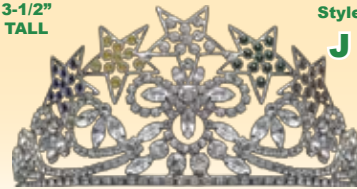

4-1/4" TALL **Style C**

AVAILABILITY	PLATING	ITEM #	PRICE
STOCK	RHODIUM	29ES24R	\$210.00
CUSTOM	GOLD	29ES24G	

4-1/2" TALL **Style D**

AVAILABILITY	PLATING	ITEM #	PRICE
STOCK	RHODIUM	29ES25R	\$170.00
CUSTOM	GOLD	29ES25G	

2-Piece Rhodium Scepter
29ES22 \$129.00

Style E

AVAILABILITY	PLATING	ITEM #	PRICE
STOCK	GOLD	29ES1	\$172.00

Available in Gold only

3-1/2" TALL **Style J**

AVAILABILITY	PLATING	ITEM #	PRICE
STOCK	RHODIUM	29ES26R	\$275.00
STOCK	GOLD	29ES26G	