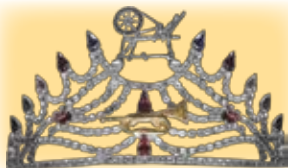

12-POINT CROWN Rhodium Plated 29HJ40R Gold Plated 29HJ40G \$265.00

HOJ EMBLEMATIC GLOVES One size fits all. \$10.50 PAIR \$114.00 DOZ. PR.

See all gloves on page 72.

We manufacture a variety of Heroines of Jericho aprons, caps and provide many special H. of J. Jewels. For special or custom HOJ items, please write for quote and provide required design details and/or photos.