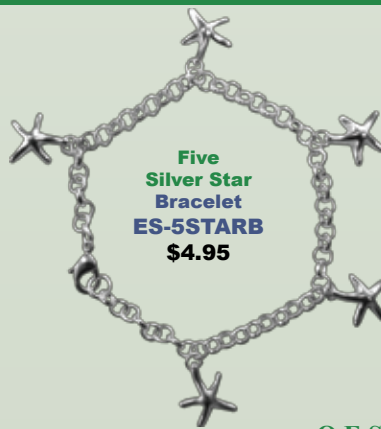

Five Silver Star Bracelet
ES-5STARB
$4.95