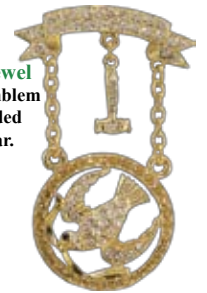

25GC16
$31.50 EA.

White Zipper Cap Case
Made especially for our Golden Circle Caps. **10GC10**
$38.00 EA.