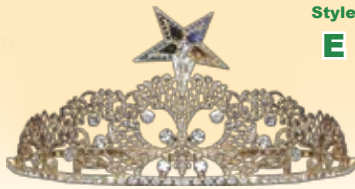

4-1/4" TALL **Style C**

AVAILABILITY	PLATING	ITEM #	PRICE
STOCK	RHODIUM	29ES24R	\$210.00
CUSTOM	GOLD	29ES24G	

4-1/2" TALL **Style D**

AVAILABILITY	PLATING	ITEM #	PRICE
STOCK	RHODIUM	29ES25R	\$170.00
CUSTOM	GOLD	29ES25G	

2-Piece Rhodium Scepter
29ES22 \$129.00

Style E

AVAILABILITY	PLATING	ITEM #	PRICE
STOCK	GOLD	29ES1	\$172.00

Available in Gold only

3-1/2" TALL **Style J**

AVAILABILITY	PLATING	ITEM #	PRICE
STOCK	RHODIUM	29ES26R	\$275.00
STOCK	GOLD	29ES26G	