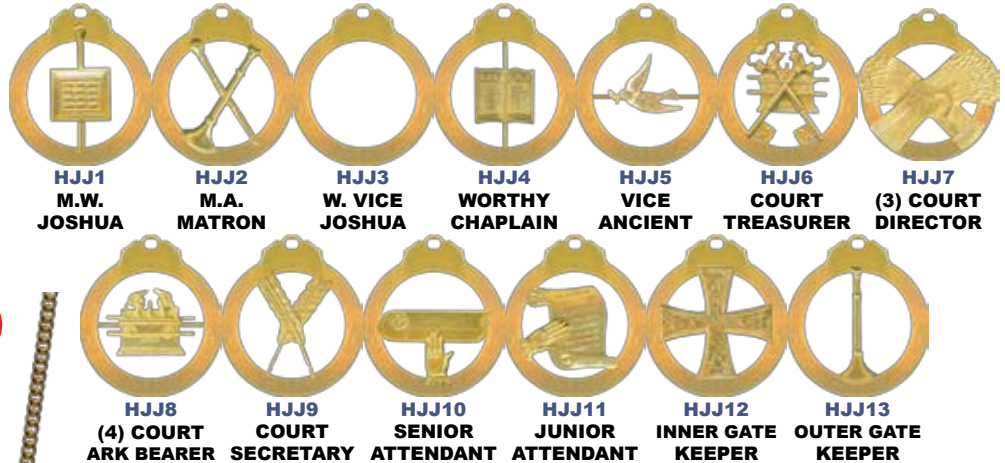

28" GOLD PLATED NECK CHAIN ES884

QUANTITY BREAKS
1 TO 9 \$7.50 EA.
10 TO 17 \$7.25 EA.
18 & UP \$7.00 EA.

32" RED RAYON NECK CHAIN 883R \$8.00 EA.

Attachment 883R shown with Most Worthy Joshua Jewel HJJ1

Attachment ES884 shown with Grand M.A. Matron Jewel HJJ2G

Note. A Complete Set 18 HOJ Jewels includes all 13 Jewels shown below plus 2 additional (#7) Ct. Director Jewels & 3 additional (#8) Ct. Ark Bearers.