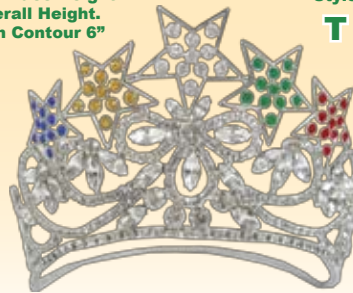

AVAILABILITY	PLATING	ITEM #	PRICE
STOCK	RHODIUM	29ES34R	$255.00
CUSTOM	GOLD	29ES34G	

3-1/2" Face Height
Overall Height.
With Contour 6"

Style
T