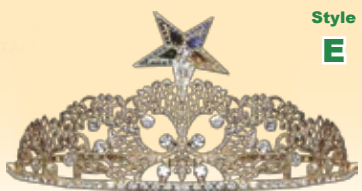

4-1/2" TALL

Style D

AVAILABILITY	PLATING	ITEM #	PRICE
STOCK	RHODIUM	29ES25R	\$156.00
CUSTOM	GOLD	29ES25G	

2-Piece Rhodium Scepter  
29ES22 \$116.00

Style E

AVAILABILITY	PLATING	ITEM #	PRICE
STOCK	GOLD	29ES1	\$152.00