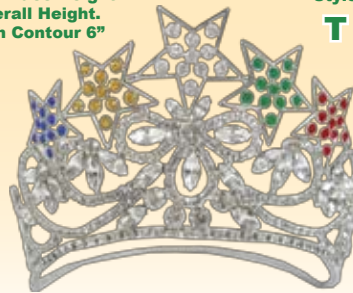

AVAILABILITY	PLATING	ITEM #	PRICE
STOCK	RHODIUM	29ES34R	$240.00
CUSTOM	GOLD	29ES34G	

3-1/2" Face Height
Overall Height.
With Contour 6"

Style
T