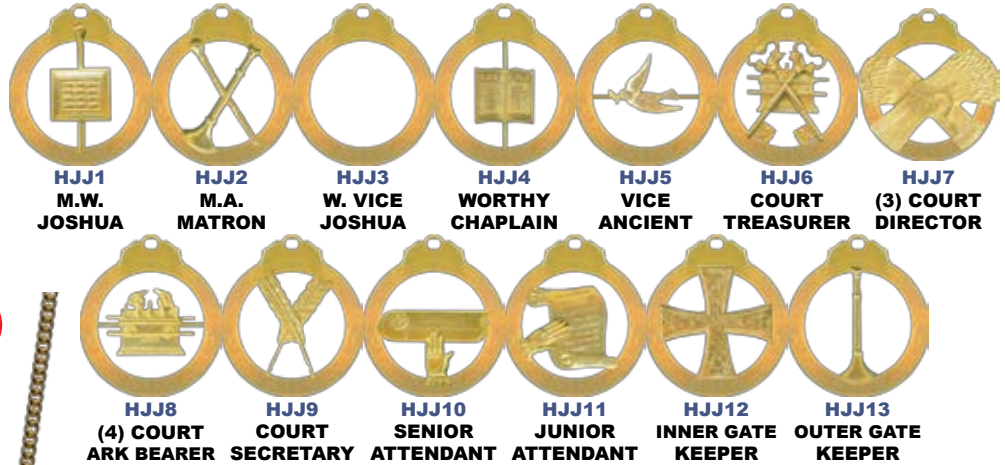

HEROINES OF JERICHO COLLARS

Gold plated metal chain HOJ collars mounted on red velvet backing. (Other backing colors available, upon request)

Complete with non-slip chain & black zipper carrying bag