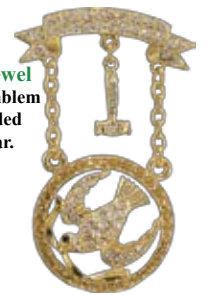

25GC16
$29.50 EA.