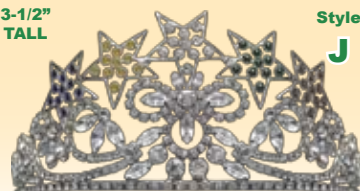

3-1/2" TALL

Style J

AVAILABILITY	PLATING	ITEM #	PRICE
STOCK	RHODIUM	29ES26R	$260.00
STOCK	GOLD	29ES26G