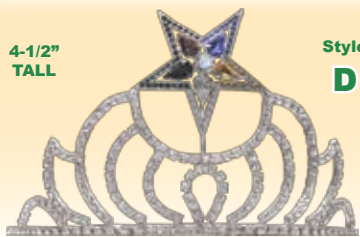

4-1/2" TALL

Style D

AVAILABILITY	PLATING	ITEM #	PRICE
STOCK	RHODIUM	29ES25R	$156.00
CUSTOM	GOLD	29ES25G