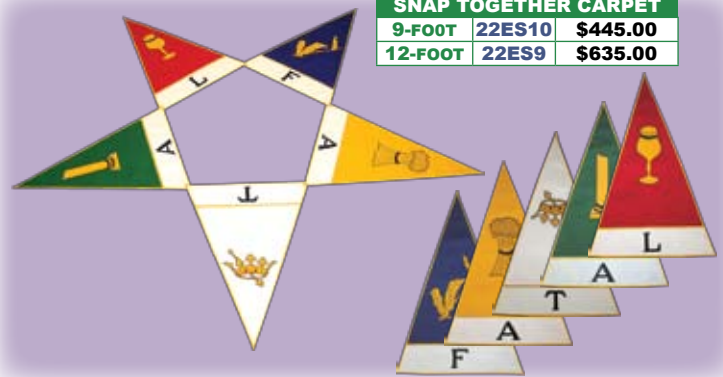

3 Emblem Holder  
HLD90-3 \$8.00

4 Emblem Holder  
HLD90-4 \$10.00

5 Emblem Holder  
HLD90-5 \$12.00

**CHAPTER FLOOR CARPETS, PEDESTAL COVERS AND ALTAR CLOTHS**

**OCTAGON CHAPTER FLOOR COVER**

Beautiful purple velvet background with lustrous satin star in appropriate colors. Emblems embroidered and appliquéd on the points. Lined with heavy duck material. Size is measured from tip of star point to tip of opposite star point. Can be ordered in 12' or 9' size, with, or without, flowers between the points. Allow 4 to 6 weeks for delivery.

WITH FLORAL DESIGN			WITHOUT FLORAL DESIGN		
9-FOOT	22ES4	\$1780.00	9-FOOT	22ES14	\$1570.00
12-FOOT	22ES2	\$1930.00	12-FOOT	22ES12	\$1710.00

**SNAP-TOGETHER STAR-SHAPED FLOOR COVER**

Made of wool felt. Each star point in appropriate color. Center is open. Emblems and F.A.T.A.L. letters embroidered and appliquéd on the points. Star points snap together. Can be separated for easy and convenient storage. Allow 3 to 4 weeks for delivery.

SNAP TOGETHER CARPET		
9-FOOT	22ES10	\$445.00
12-FOOT	22ES9	\$635.00

**PEDESTAL COVERS**

12" X 36", heavy white satin, lined with gold braid trim. Order with 3" O.E.S. Star or with your Officer's Emblem. Two styles available: Pointed End with Tassel or Straight End with Fringe.