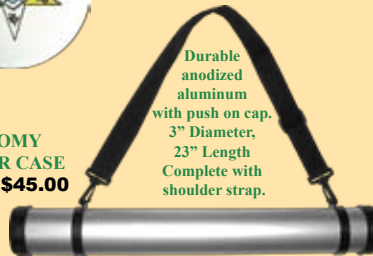

**ELECTA CUP**  
Elegant Silver  
Plate, 7" High  
**29ES12 \$31.00**

**SHORT SWORD**  
Aluminum Blade  
22" Overall Length  
**29ES16 \$160.00**

**O.E.S GENERAL CHAPTER REGALIA**

**BALLOT BOX**  
9-1/2" x 6"  
**SEMI-SECRET WITH HANDLE**  
**M1007 \$95.00**

**BALLOT BALLS**  
WHITE BLACK  
**M1008 7¢ EA. M1009 7¢ EA.**

**O.E.S.**  
8" Chinaware Plate  
**31ES1 \$12.00**

**ECONOMY CHARTER CASE**  
**M1003 \$45.00**

Durable anodized aluminum with push on cap. 3" Diameter, 23" Length Complete with shoulder strap.