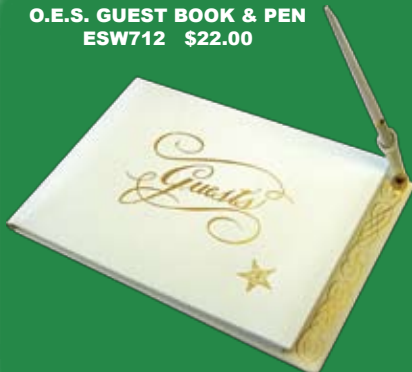

SPECIALTY ITEMS AND INEXPENSIVE GIFTS

Markers are handy for flagging pages in rituals and books. Size is 3" x 4" x 5/8"

Post-it notes are great for quick notes or for leaving messages.

6" H x 10" W

Has front personal info page and a page for every letter!

6" H x 3-1/2" W

FITS ADOPTIVE RITE RITUAL

4-1/2" H x 3" W

Helpful Calendar on first page, all other pages blank. Pen always at ready, in front sleeve

Everything needed, in fold-out sleeves.

Fits inside sturdy case!

6" H x 2-1/4" W

Has hidden pill compartment!

Twist to use built-in light!

2" H x 2-3/8" W

Compact, with everything you need to make any emergency repair.

2-1/2" H x 2-3/4" W

3" H x 3-1/4" W

O.E.S. COUPON HOLDER
ESG230 $1.15

Has three clear inside sleeves for sorting store coupons.

3-1/2" H x 6" W

Has mirror inside handle!

1-1/2" H x 4-1/4" L (FOLDED)

A marked compartment for each day of week.

1-1/8" D x 3/4" H x 6" L

Any Questions? Sales@Lauterer.com • Ph: 312-913-1881 (9a.m - 5p.m. Central Time MON-FRI) • Fax: 312-913-1811